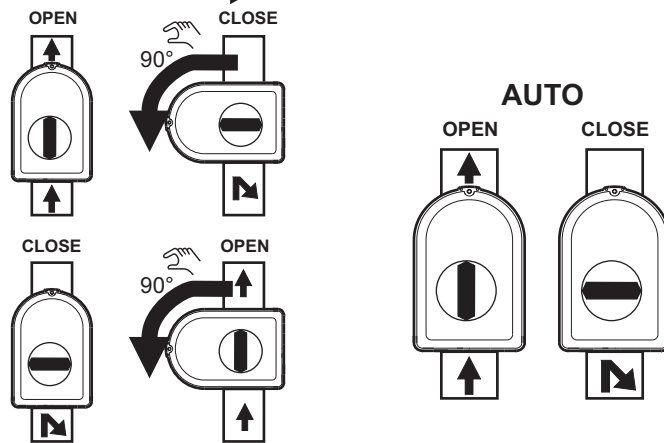

Danfoss

Instruction ON/ OFF Zone valve AMZ 112 & AMZ 113

Installation AMZ 112.

Installation AMZ 113.

! FORBIDDEN !

Manual control - AMZ 112

MANUAL

Manual control - AMZ 113

MANUAL

AUTO

AMZ 112 / 113 SPST switch

AMZ 112 / 113 SPDT switch

Room thermostat RET 230 + AMZ 112/113

Programmable Room Thermostat TP5000 + AMZ 112/113

Programmable Room Thermostat TP7000 + AMZ 112/113

Programmable Room Thermostat TP7000M + AMZ 112/113