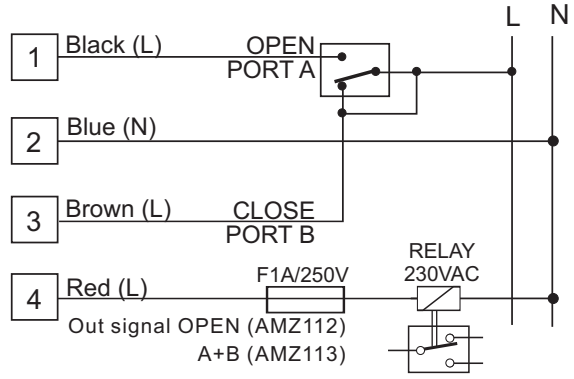

Danfoss

Instruction ON/ OFF Zone valve AMZ 112 & AMZ 113

Installation AMZ 112.

Installation AMZ 113.

! FORBIDDEN !

Manual control - AMZ 112

MANUAL

Manual control - AMZ 113

MANUAL

AUTO

AMZ 112 / 113 SPST switch

AMZ 112 / 113 SPDT switch

Room thermostat RET 230 + AMZ 112/113

Programmable Room Thermostat TP5000 + AMZ 112/113

Programmable Room Thermostat TP7000 + AMZ 112/113

Programmable Room Thermostat TP7000M + AMZ 112/113

Thermostat KP-RT with a switch contact + AMZ 112/113

Switch contact + AMZ 112/113