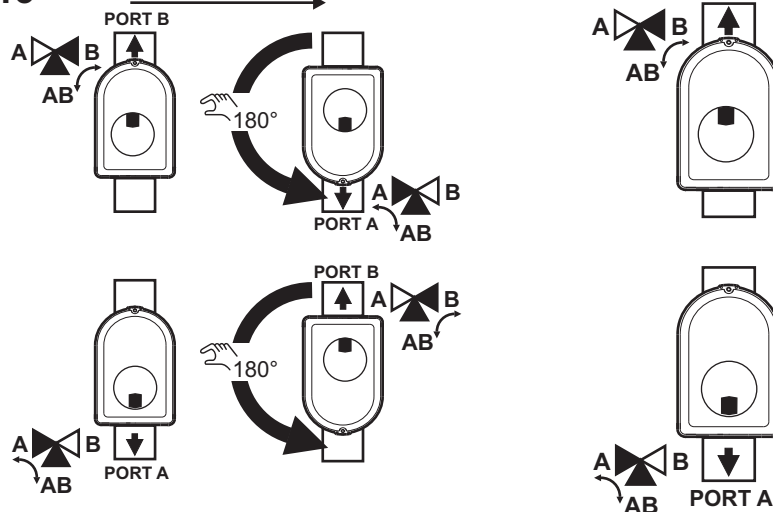

Danfoss

Instruction ON/ OFF Zone valve AMZ 112 & AMZ 113

Installation AMZ 112.

Installation AMZ 113.

! FORBIDDEN !

Manual control - AMZ 112

MANUAL

Manual control - AMZ 113

MANUAL

AUTO

AMZ 112 / 113 SPST switch

AMZ 112 / 113 SPDT switch

Room thermostat RET 230 + AMZ 112/113

Programmable Room Thermostat TP5000 + AMZ 112/113

Programmable Room Thermostat TP7000 + AMZ 112/113

Programmable Room Thermostat TP7000M + AMZ 112/113