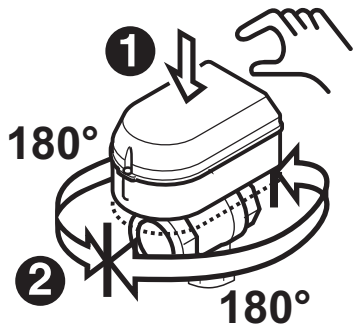

Manual control - AMZ 113

MANUAL

AUTO