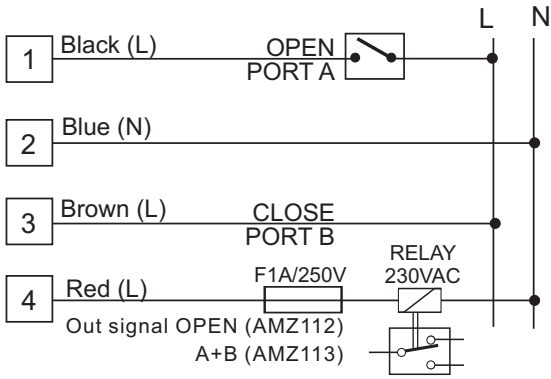

Danfoss

Instruction ON/ OFF Zone valve AMZ 112 & AMZ 113

Installation AMZ 112.

Installation AMZ 113.

! FORBIDDEN !

Manual control - AMZ 112

MANUAL

Manual control - AMZ 113

MANUAL

AUTO

AMZ 112 / 113 SPST switch

AMZ 112 / 113 SPDT switch

Room thermostat RET 230 + AMZ 112/113

Programmable Room Thermostat TP5000 + AMZ 112/113

Programmable Room Thermostat TP7000 + AMZ 112/113

Programmable Room Thermostat TP7000M + AMZ 112/113