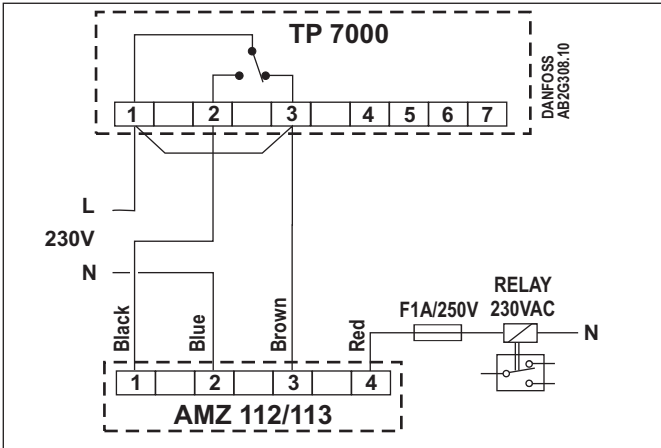

MANUAL

AUTO

AMZ 112 / 113 SPST switch

AMZ 112 / 113 SPDT switch

Room thermostat RET 230 + AMZ 112/113

Programmable Room Thermostat TP5000 + AMZ 112/113

Programmable Room Thermostat TP7000 + AMZ 112/113

Programmable Room Thermostat TP7000M + AMZ 112/113

Thermostat KP-RT with a switch contact + AMZ 112/113

Switch contact + AMZ 112/113