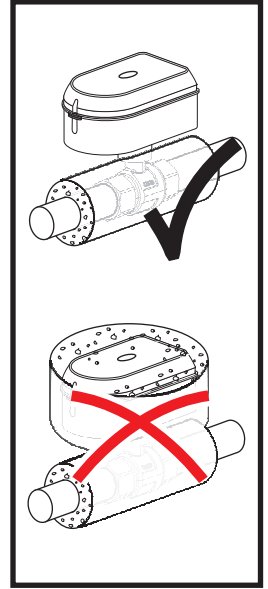

Danfoss

Instruction ON/ OFF Zone valve AMZ 112 & AMZ 113

Installation AMZ 112.

Installation AMZ 113.

! FORBIDDEN !

Manual control - AMZ 112

MANUAL

Manual control - AMZ 113

MANUAL

AUTO

AMZ 112 / 113 SPST switch

AMZ 112 / 113 SPDT switch

Room thermostat RET 230 + AMZ 112/113

Programmable Room Thermostat TP5000 + AMZ 112/113

Programmable Room Thermostat TP7000 + AMZ 112/113

Programmable Room Thermostat TP7000M + AMZ 112/113