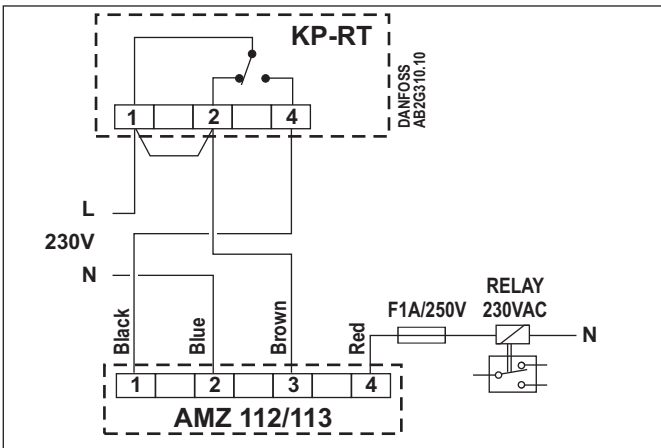

Danfoss

Instruction ON/ OFF Zone valve AMZ 112 & AMZ 113

Installation AMZ 112.

Installation AMZ 113.

! FORBIDDEN !

Manual control - AMZ 112

MANUAL

Manual control - AMZ 113

MANUAL

AUTO

AMZ 112 / 113 SPST switch

AMZ 112 / 113 SPDT switch

Room thermostat RET 230 + AMZ 112/113

Programmable Room Thermostat TP5000 + AMZ 112/113

Programmable Room Thermostat TP7000 + AMZ 112/113

Programmable Room Thermostat TP7000M + AMZ 112/113

Thermostat KP-RT with a switch contact + AMZ 112/113

Switch contact + AMZ 112/113