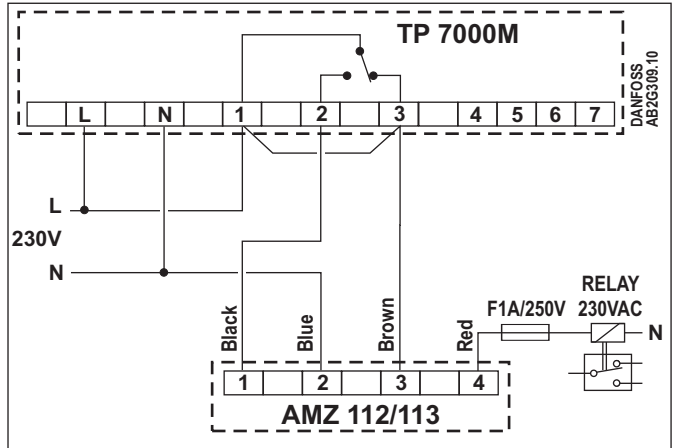

MANUAL

AUTO

AMZ 112 / 113 SPST switch

AMZ 112 / 113 SPDT switch

Room thermostat RET 230 + AMZ 112/113

Programmable Room Thermostat TP5000 + AMZ 112/113

Programmable Room Thermostat TP7000 + AMZ 112/113

Programmable Room Thermostat TP7000M + AMZ 112/113

Thermostat KP-RT with a switch contact + AMZ 112/113

Switch contact + AMZ 112/113