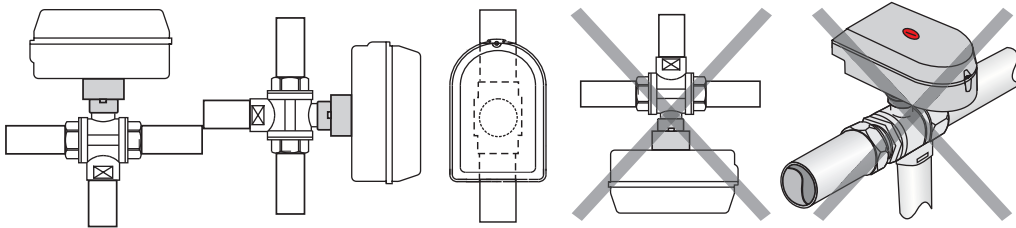

Danfoss

Instruction ON/ OFF Zone valve AMZ 112 & AMZ 113

Installation AMZ 112.

Installation AMZ 113.

! FORBIDDEN !

Manual control - AMZ 112

MANUAL

Manual control - AMZ 113

MANUAL

AUTO

AMZ 112 / 113 SPST switch

AMZ 112 / 113 SPDT switch

Room thermostat RET 230 + AMZ 112/113

Programmable Room Thermostat TP5000 + AMZ 112/113

Programmable Room Thermostat TP7000 + AMZ 112/113

Programmable Room Thermostat TP7000M + AMZ 112/113