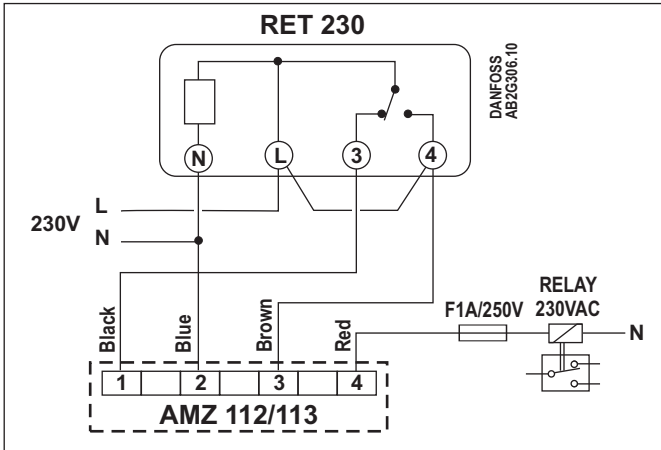

Danfoss

Instruction ON/ OFF Zone valve AMZ 112 & AMZ 113

Installation AMZ 112.

Installation AMZ 113.

! FORBIDDEN !

Manual control - AMZ 112

MANUAL

Manual control - AMZ 113

MANUAL

AUTO

AMZ 112 / 113 SPST switch

AMZ 112 / 113 SPDT switch

Room thermostat RET 230 + AMZ 112/113

Programmable Room Thermostat TP5000 + AMZ 112/113

Programmable Room Thermostat TP7000 + AMZ 112/113

Programmable Room Thermostat TP7000M + AMZ 112/113

Thermostat KP-RT with a switch contact + AMZ 112/113

Switch contact + AMZ 112/113