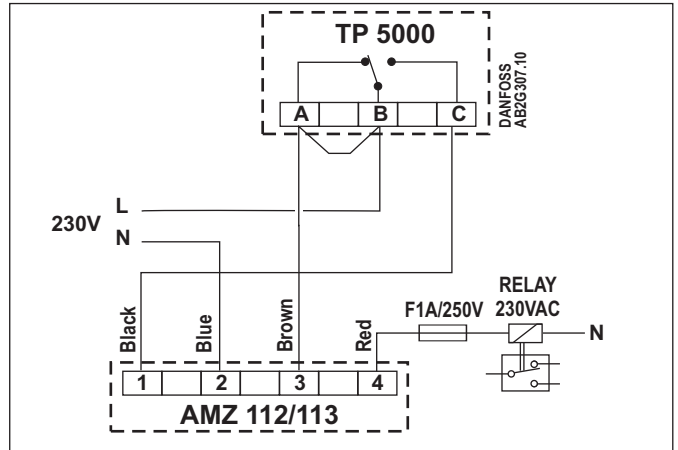

MANUAL

AUTO

AMZ 112 / 113 SPST switch

AMZ 112 / 113 SPDT switch

Room thermostat RET 230 + AMZ 112/113

Programmable Room Thermostat TP5000 + AMZ 112/113

Programmable Room Thermostat TP7000 + AMZ 112/113

Programmable Room Thermostat TP7000M + AMZ 112/113

Thermostat KP-RT with a switch contact + AMZ 112/113

Switch contact + AMZ 112/113